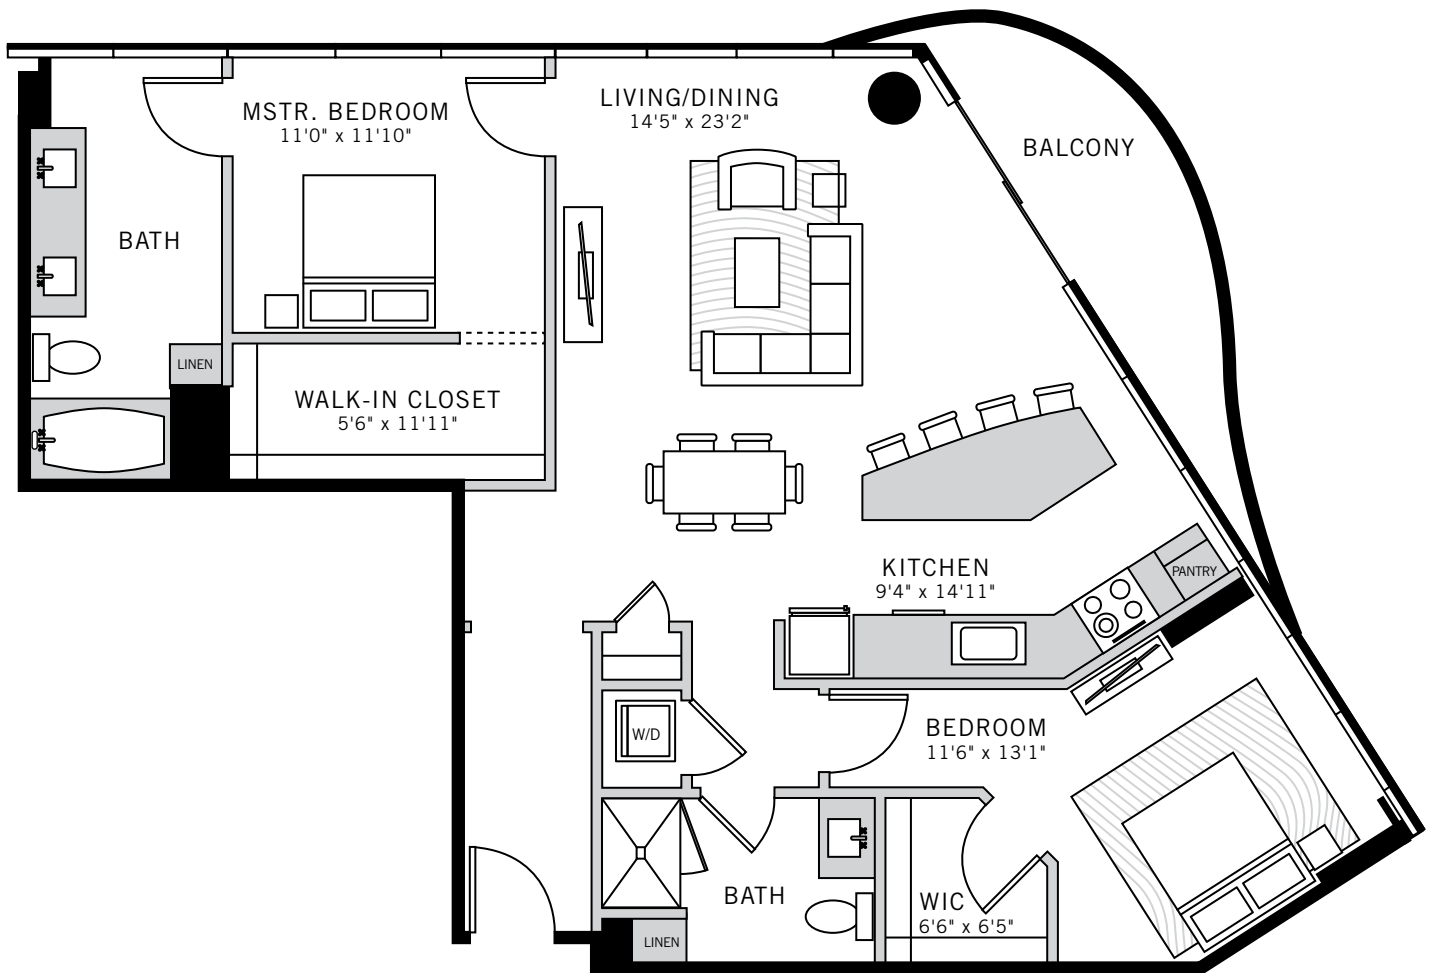

1

UPTOWN

Floor Plans

P. 214 468 0001 2619 MCKINNEY AVENUE, DALLAS, TEXAS 75204 ONEUPTOWN.COM

TOWER RESIDENCE 8 | *One Exceptional Plans*

2 BED / 2 BATH

1,211 ft²

Floorplans are artist's rendering. All dimensions are approximate. Actual product and specifications may vary in dimension or detail. Not all features are available in every apartment. Prices and availability are subject to change. Please see a representative for details.