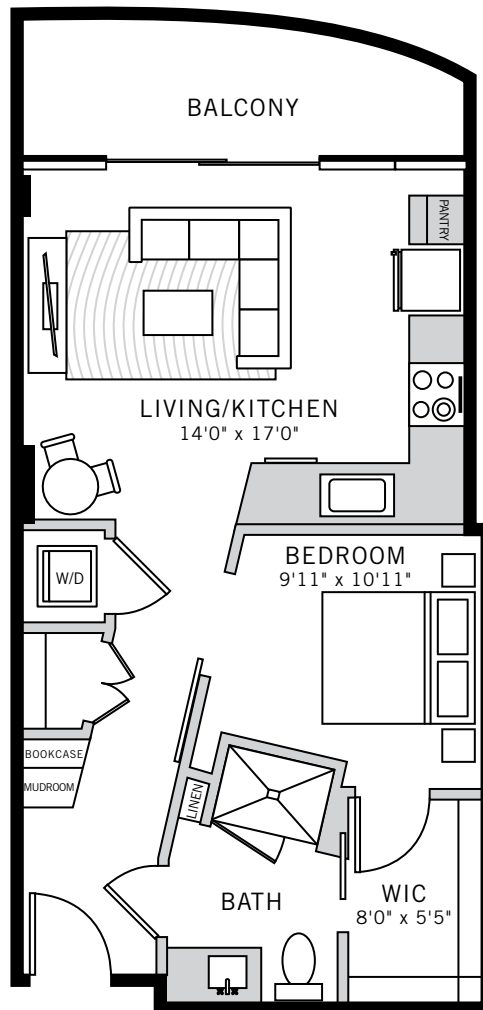

1

UPTOWN

Floor Plans

P. 214 468 0001 2619 MCKINNEY AVENUE, DALLAS, TEXAS 75204 ONEUPTOWN.COM

TOWER RESIDENCE 5 & 6 | *One Essential Plans*

STUDIO

571 ft²

Floorplans are artist's rendering. All dimensions are approximate. Actual product and specifications may vary in dimension or detail. Not all features are available in every apartment. Prices and availability are subject to change. Please see a representative for details.