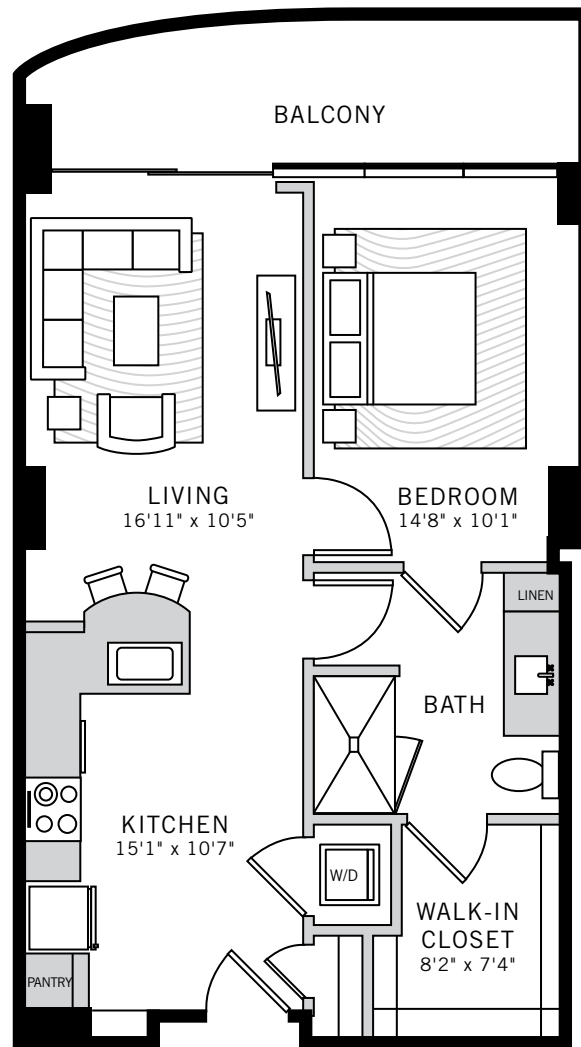

1

UPTOWN

Floor Plans

P. 214 468 0001 2619 MCKINNEY AVENUE, DALLAS, TEXAS 75204 ONEUPTOWN.COM

TOWER RESIDENCE 4 | *One Elevated Plans*

1 BED / 1 BATH

644 ft²

Floorplans are artist's rendering. All dimensions are approximate. Actual product and specifications may vary in dimension or detail. Not all features are available in every apartment. Prices and availability are subject to change. Please see a representative for details.