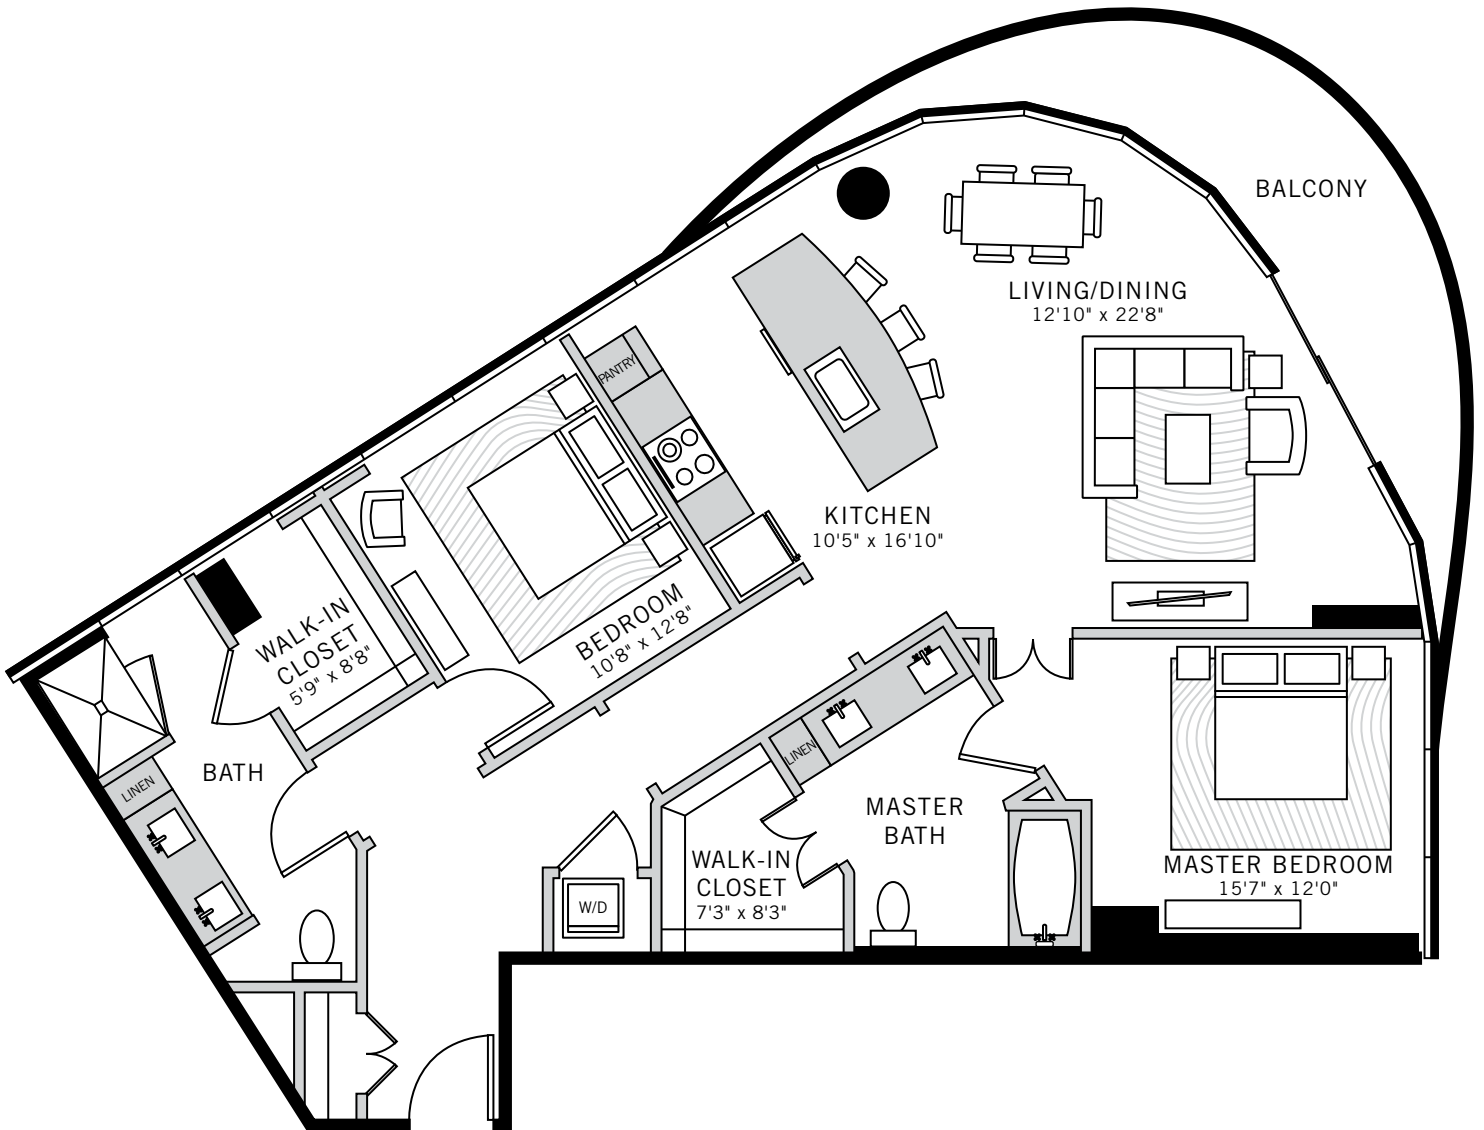

1

UPTOWN

Floor Plans

P. 214 468 0001 2619 MCKINNEY AVENUE, DALLAS, TEXAS 75204 ONEUPTOWN.COM

TOWER RESIDENCE 2 | One Exceptional Plans

2 BED / 2 BATH

1,275 ft²

Floorplans are artist's rendering. All dimensions are approximate. Actual product and specifications may vary in dimension or detail. Not all features are available in every apartment. Prices and availability are subject to change. Please see a representative for details.