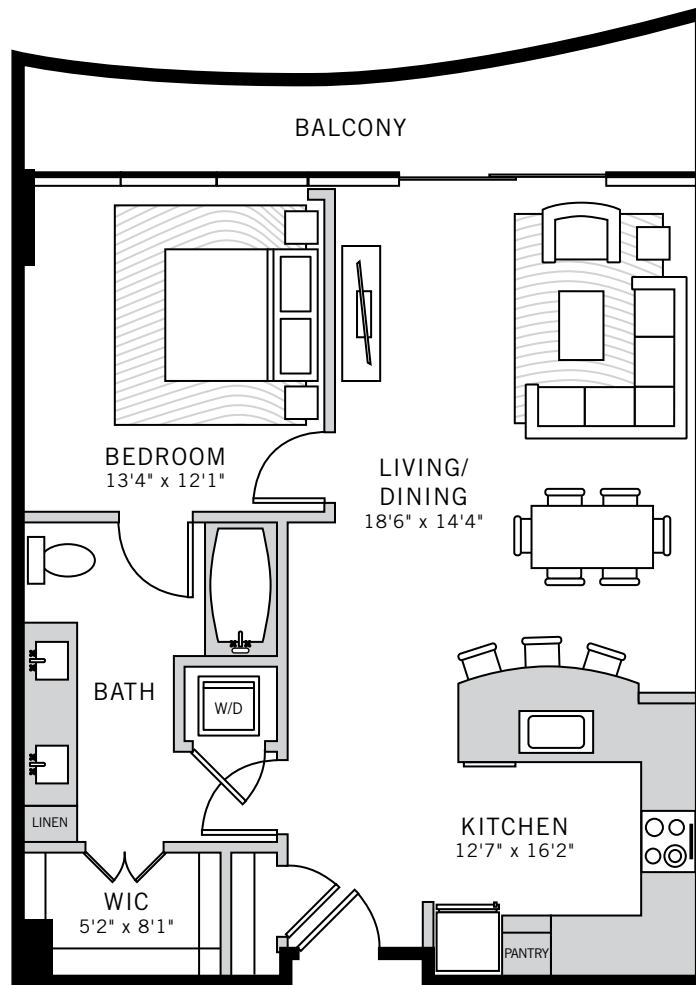

# 1

UPTOWN

*Floor Plans*

P. 214 468 0001 2619 MCKINNEY AVENUE, DALLAS, TEXAS 75204 ONEUPTOWN.COM

## TOWER RESIDENCE 12 | *One Elevated Plans*

1 BED / 1 BATH

837 ft<sup>2</sup>

Floorplans are artist's rendering. All dimensions are approximate. Actual product and specifications may vary in dimension or detail. Not all features are available in every apartment. Prices and availability are subject to change. Please see a representative for details.