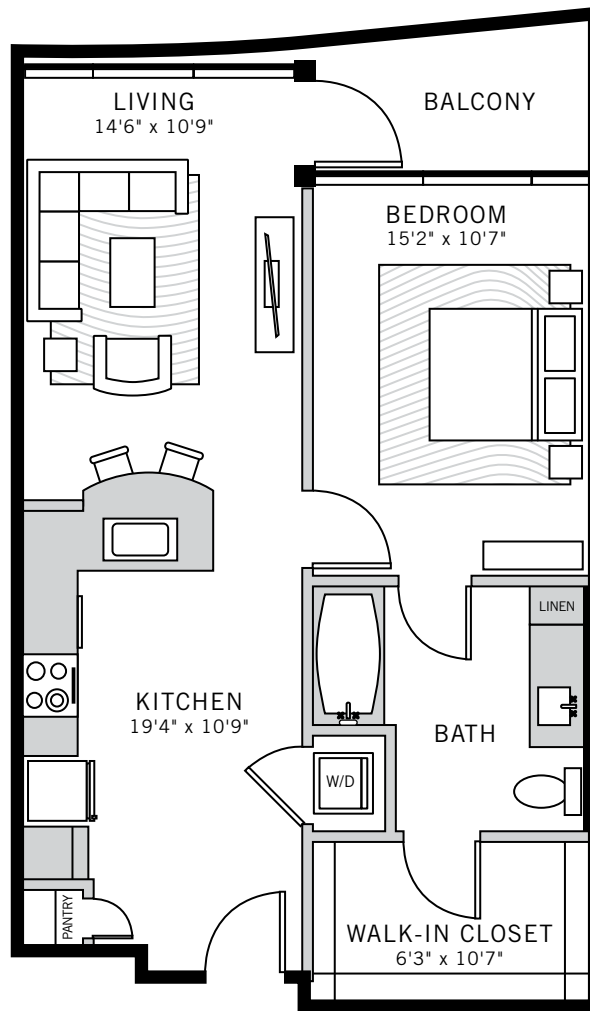

1

UPTOWN

Floor Plans

P. 214 468 0001 2619 MCKINNEY AVENUE, DALLAS, TEXAS 75204 ONEUPTOWN.COM

TOWER RESIDENCE 10 | *One Elevated Plans*

1 BED / 1 BATH

720 ft²

Floorplans are artist's rendering. All dimensions are approximate. Actual product and specifications may vary in dimension or detail. Not all features are available in every apartment. Prices and availability are subject to change. Please see a representative for details.