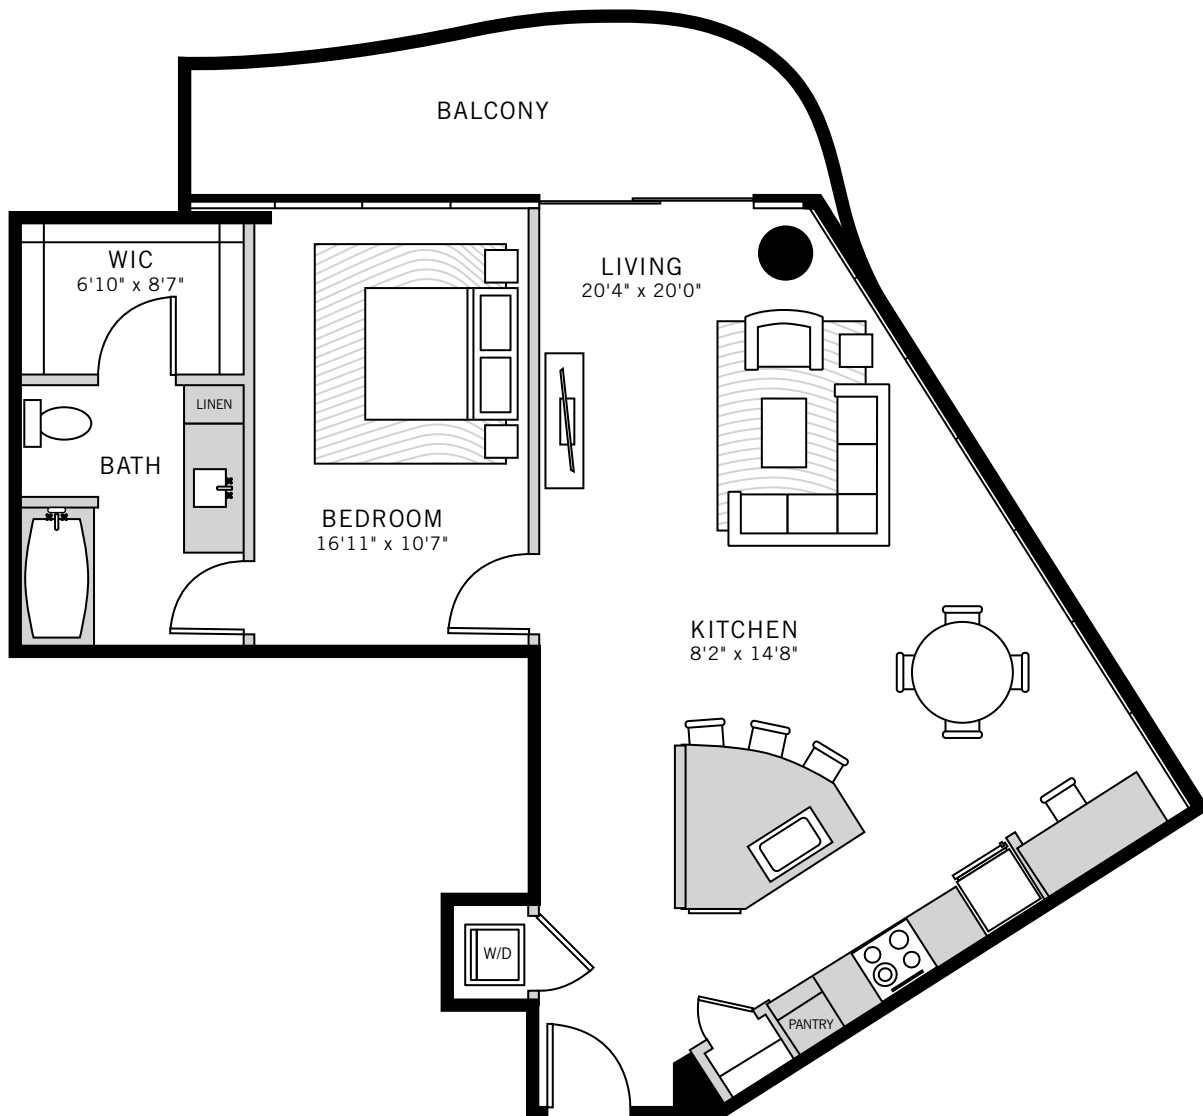

1

UPTOWN

Floor Plans

P. 214 468 0001 2619 MCKINNEY AVENUE, DALLAS, TEXAS 75204 ONEUPTOWN.COM

TOWER RESIDENCE 1 | *One Elevated Plans*

1 BED / 1 BATH

926 ft²

Floorplans are artist's rendering. All dimensions are approximate. Actual product and specifications may vary in dimension or detail. Not all features are available in every apartment. Prices and availability are subject to change. Please see a representative for details.