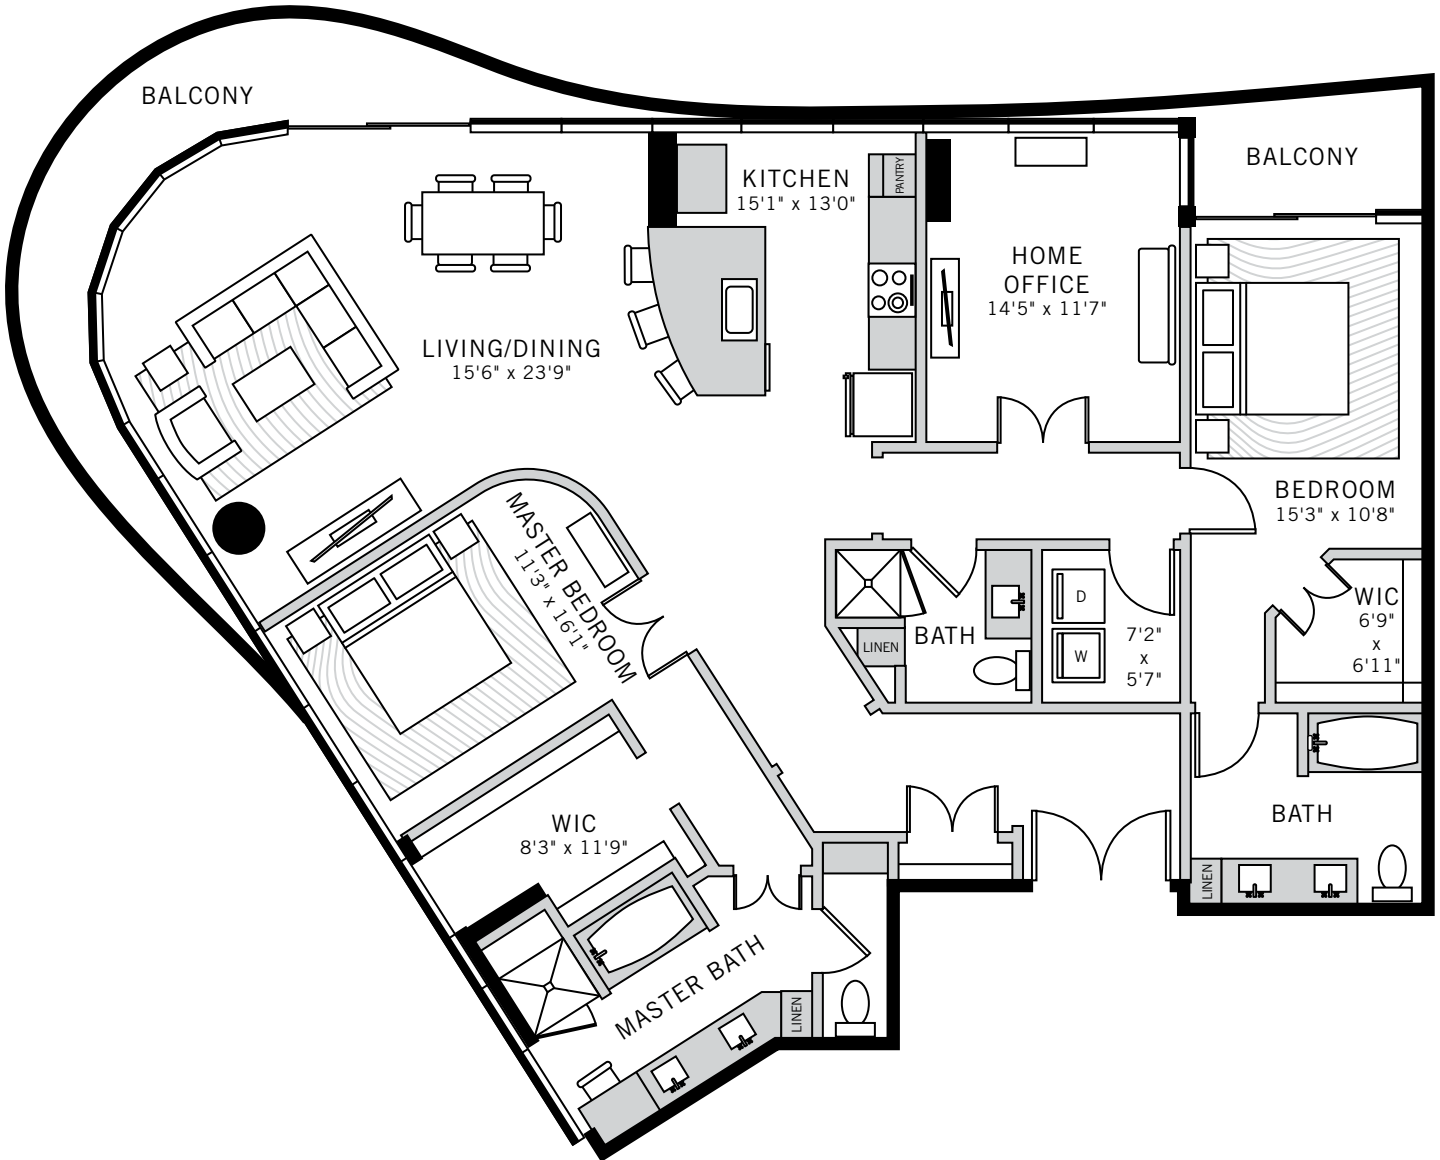

1

UPTOWN

Floor Plans

P. 214 468 0001 2619 MCKINNEY AVENUE, DALLAS, TEXAS 75204 ONEUPTOWN.COM

PENTHOUSE SUITE 7 | *One Elite Plans*

2 BED / 3 BATH

1,993 ft²

Floorplans are artist's rendering. All dimensions are approximate. Actual product and specifications may vary in dimension or detail. Not all features are available in every apartment. Prices and availability are subject to change. Please see a representative for details.