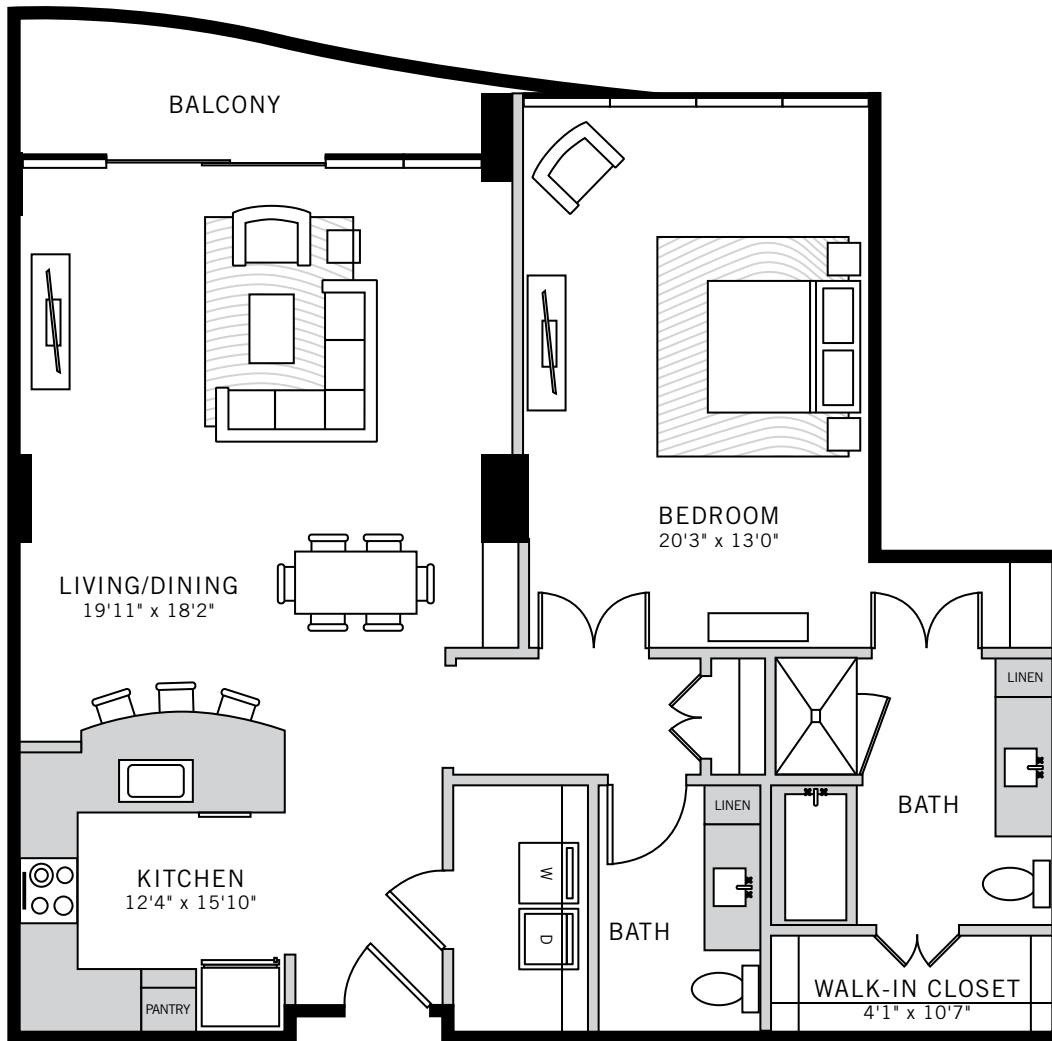

1

UPTOWN

Floor Plans

P. 214 468 0001 2619 MCKINNEY AVENUE, DALLAS, TEXAS 75204 ONEUPTOWN.COM

PENTHOUSE SUITE 5 | *One Elite Plans*

1 BED / 1.5 BATH

1,163 ft²

Floorplans are artist's rendering. All dimensions are approximate. Actual product and specifications may vary in dimension or detail. Not all features are available in every apartment. Prices and availability are subject to change. Please see a representative for details.