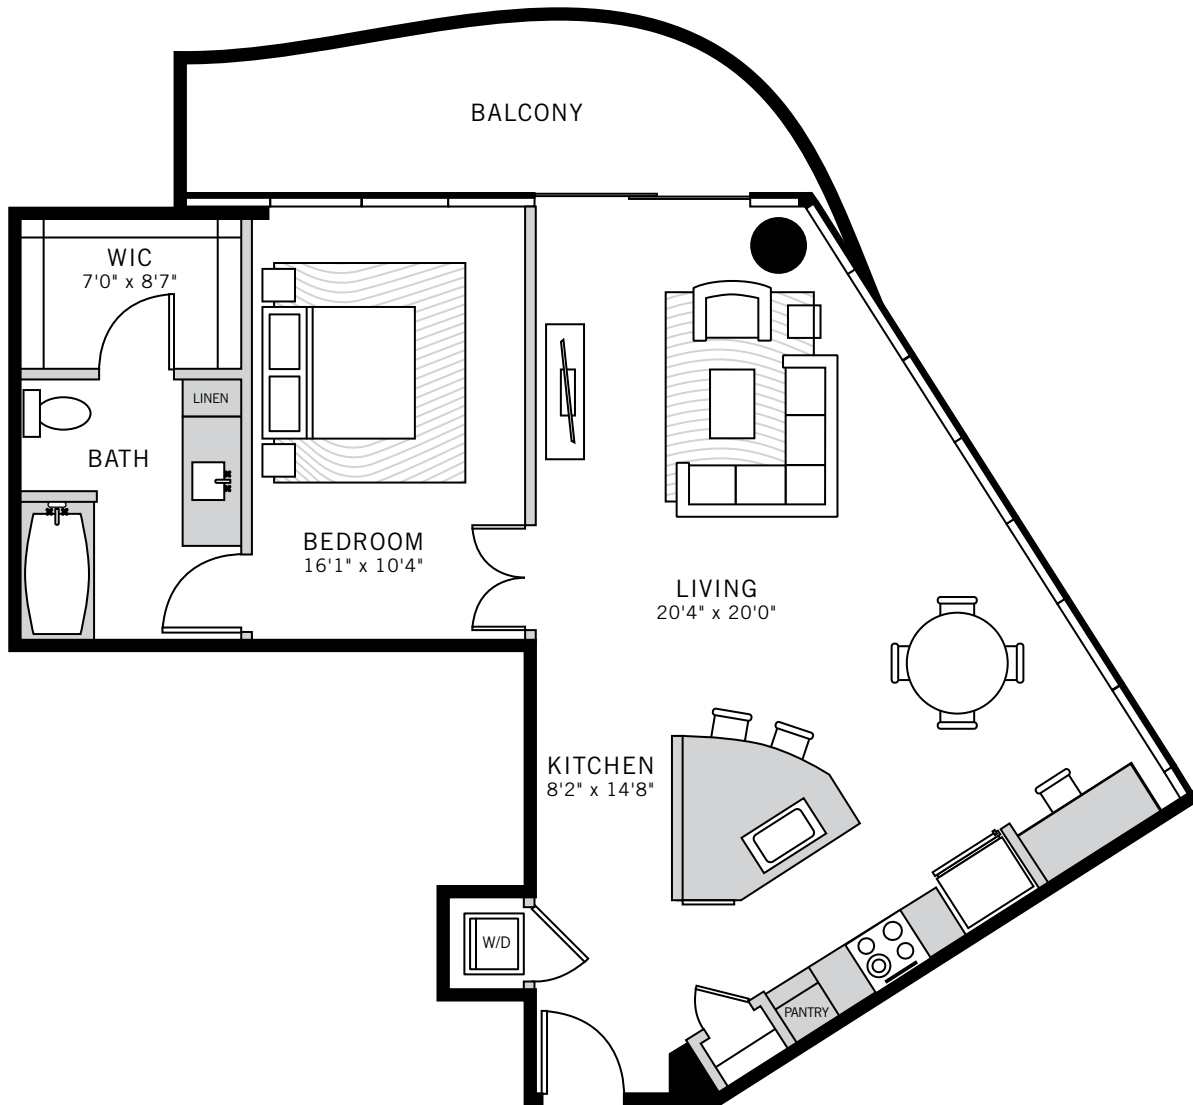

1

UPTOWN

Floor Plans

P. 214 468 0001 2619 MCKINNEY AVENUE, DALLAS, TEXAS 75204 ONEUPTOWN.COM

PENTHOUSE SUITE 1 | *One Elite Plans*

1 BED / 1 BATH

926 ft²

Floorplans are artist's rendering. All dimensions are approximate. Actual product and specifications may vary in dimension or detail. Not all features are available in every apartment. Prices and availability are subject to change. Please see a representative for details.